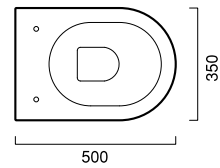

WC|BIDET

50

Z 50

bidet sospeso | wall-hung bidet | wand bidet
cod. BSV50

Z 50

wc sospeso | wall-hung wc | wand wc
cod. VSV50

coprivaso | seat cover | wc sitz
cod. SCST

coprivaso | seat cover | wc sitz
SOFT CLOSE
cod. SCSTS

Bidet sospeso monoforo con fissaggio a scomparsa.
Wc sospeso con fissaggio a scomparsa.
Corredato di coprivaso anche in versione soft-close. Scarico 4,5 Lt.

Wall-hung bidet, 1 taphole. With concealed fixing system.
Wall-hung WC with concealed fixing system.
Toilet seat is also available in soft-close version. 4.5 litres flush.

Wand-Bidet Einloch, mit versteckter Befestigung.
Wand-WC mit versteckter Befestigung und WC Sitz auch in Ausführung Soft-Close.
Spülmenge 4,5 l.

FISSAGGIO SOLO SU BARRE M12
TO BE FIXED EXCLUSIVELY ON M12 BARS
BEFESTIGUNG NUR AUF STANGE M12

FISSAGGIO SOLO SU BARRE M12
TO BE FIXED EXCLUSIVELY ON M12 BARS
BEFESTIGUNG NUR AUF STANGE M12

RACCORDI RIGIDI
RIGID PIPES
MESSINGRÖHREN

RACCORDI FLESSIBILI
FLEXIBLE PIPES
SCHLAUCHRÖHREN